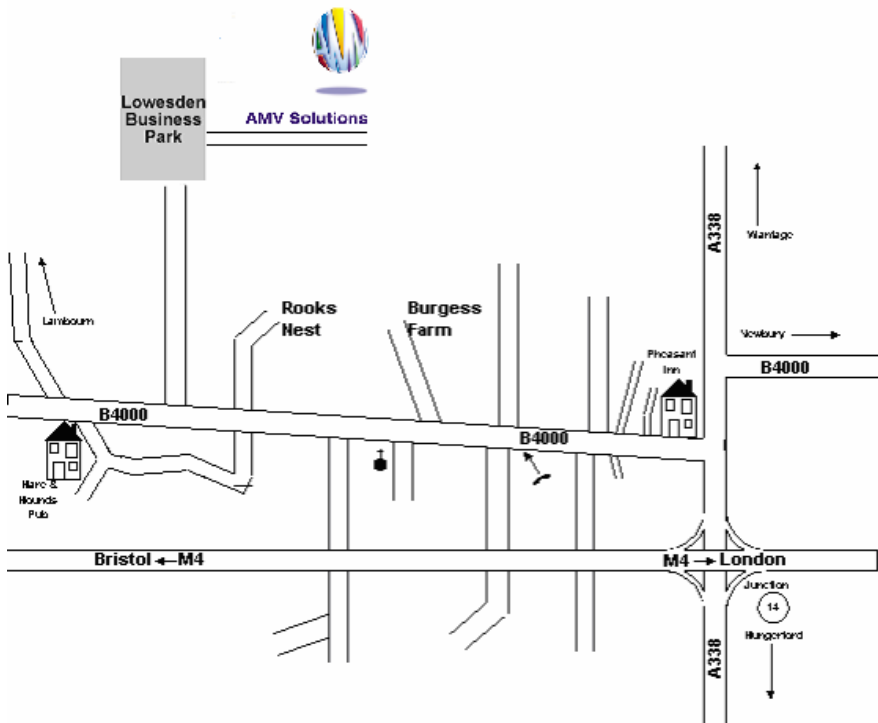

How to get to AMV Solutions Head Office

By Road

At Junction 14 of the M4 motorway take the A338 (North) towards Wantage. Take the first road on your left towards Lambourn (B4000 Ermin Street) and proceed for approximately 3 miles until you see a sign to "Lowesden Works Business Park" on your right. Turn right, through the entrance gate and over the first speed bump. Take the first right into Unit 8 and proceed to the rear of the building where you will find visitor parking.

For an ordnance survey map of the area please visit [Multimap](#)

By Rail

Nearest Railway Station: **Hungerford**
Travel Enquiries: 0845 7484950

Please note that Hungerford Station does not have a taxi rank. You will need to call one of the local taxi firms to arrange to be collected.

Local Taxis

0800 Cars
01488 686164

If you know your train arrival time, call 0800 cars the day before to book and they will meet you at Hungerford - there is not a taxi rank at the station.